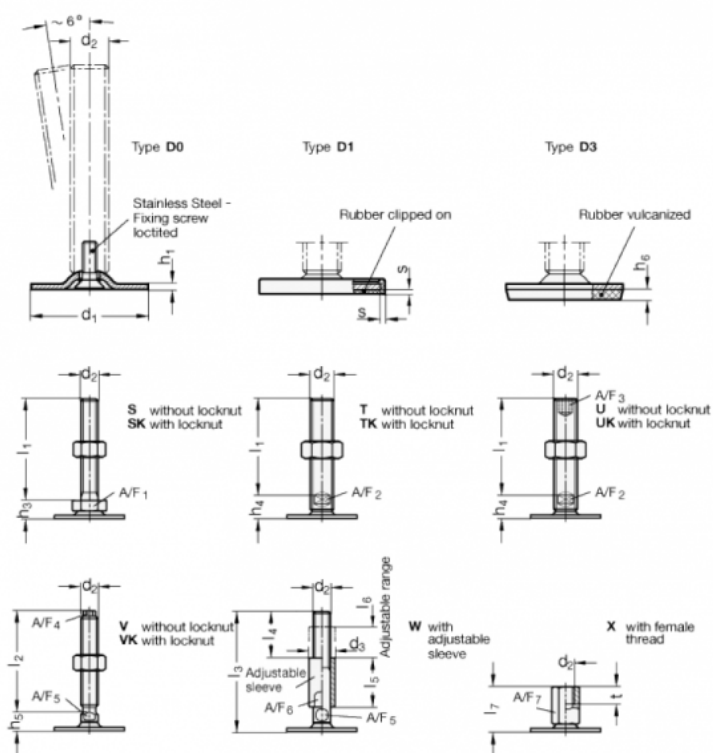

Data Sheet

Article number: 204160M1675D3UK

Description: E+G levelling foot
GN 41-60-M16-75-D3-UK

Note: UK With nut, Hexagon socket at the top, Wrench flat at the bottom

Measures

A/F2 = 12

s =

A/F3 = 8

d1 = 60

d2 = M16

h1 = 2.5

h4 = 17

h6 = 4.5

l1 = 75